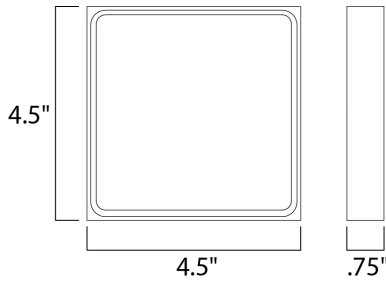

**PRODUCT DESCRIPTION**

**MEASUREMENTS**

DIMENSION : 4.5" W x 4.5" H x 0.75" Ext  
 BACK PLATE : 4.5" W x 0.75" H x 3.25" HCO  
 HANGING WEIGHT : 0.72 lb

**LAMPING**

INPUT VOLTAGE : 120V  
 LUMENS : 560 Rated (70 Del.)  
 BULB : 1 x 8W LED PCB Integrated , 8W Total  
 BULB INCLUDED : (Integrated)  
 DIMMABLE : Electronic Low Voltage (ELV)  
 CRI : 90+ CRI  
 COLOR\_TEMP : 3000K

**FINISHES OPTION**

-  Black (BK)
-  Satin Aluminum (SA)
-  White (WT)

**MATERIAL**

Aluminum, Acrylic

**RATINGS**

cETLus  
 Wet Location  
 For Outdoor  
 ADA

**ADDITIONAL**

INSTALL UP/DOWN: Any  
 OPERATING TEMPERATURE:  
 -20°C (-4°F), 40°C (104°F)